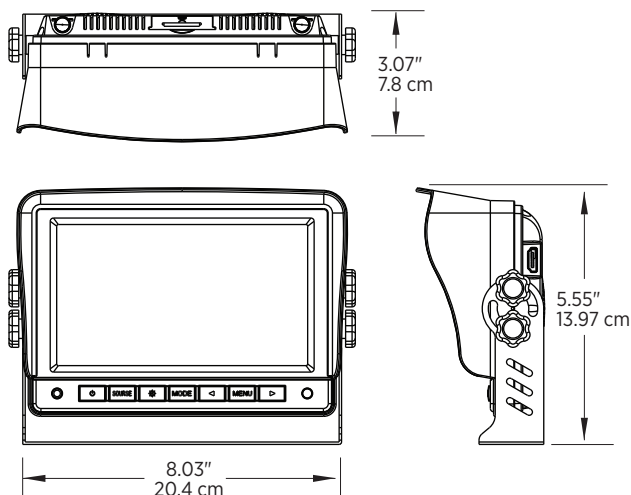

# Mobile 7-inch LCD Monitor

16:9 HDMI monitor for displaying video from on-board cameras

The **Mobile 7" LCD monitor** increases situational awareness in and around the vehicle, for both drivers and passengers. This high-res monitor allows drivers to see clear images from cameras mounted at critical locations on the vehicle's interior and exterior, including exit door cameras, side cameras, internal cameras, and rear view cameras. This visible reminder of comprehensive surveillance coverage increases driver confidence and helps passengers to feel safe. It can also improve night time driving visibility, reduce litigation costs, and help prevent avoidable collisions.

## Mobile 7-inch LCD Monitor

### VIDEO

Resolution	800 x 480 pixels
Brightness	300 cd/m <sup>2</sup>
Contrast	400:1

### MECHANICAL

Panel Size	7" (diagonal)
Viewing Angle	70°(H), 70°(Up), 50°(Down)
Dimensions (HxWxD)	
With Sunshade	5.55 x 8.03 x 3.07 in (14.1 x 20.4 x 7.8 cm)
Without Sunshade	5.04 x 7.28 x 1.18 in (12.8 x 18.5 x 3.0 cm)
Weight	
With Sunshade	1.0 lb (0.45 Kg)
Without Sunshade	0.9 lb (0.41 Kg)
Video Input	HDMI